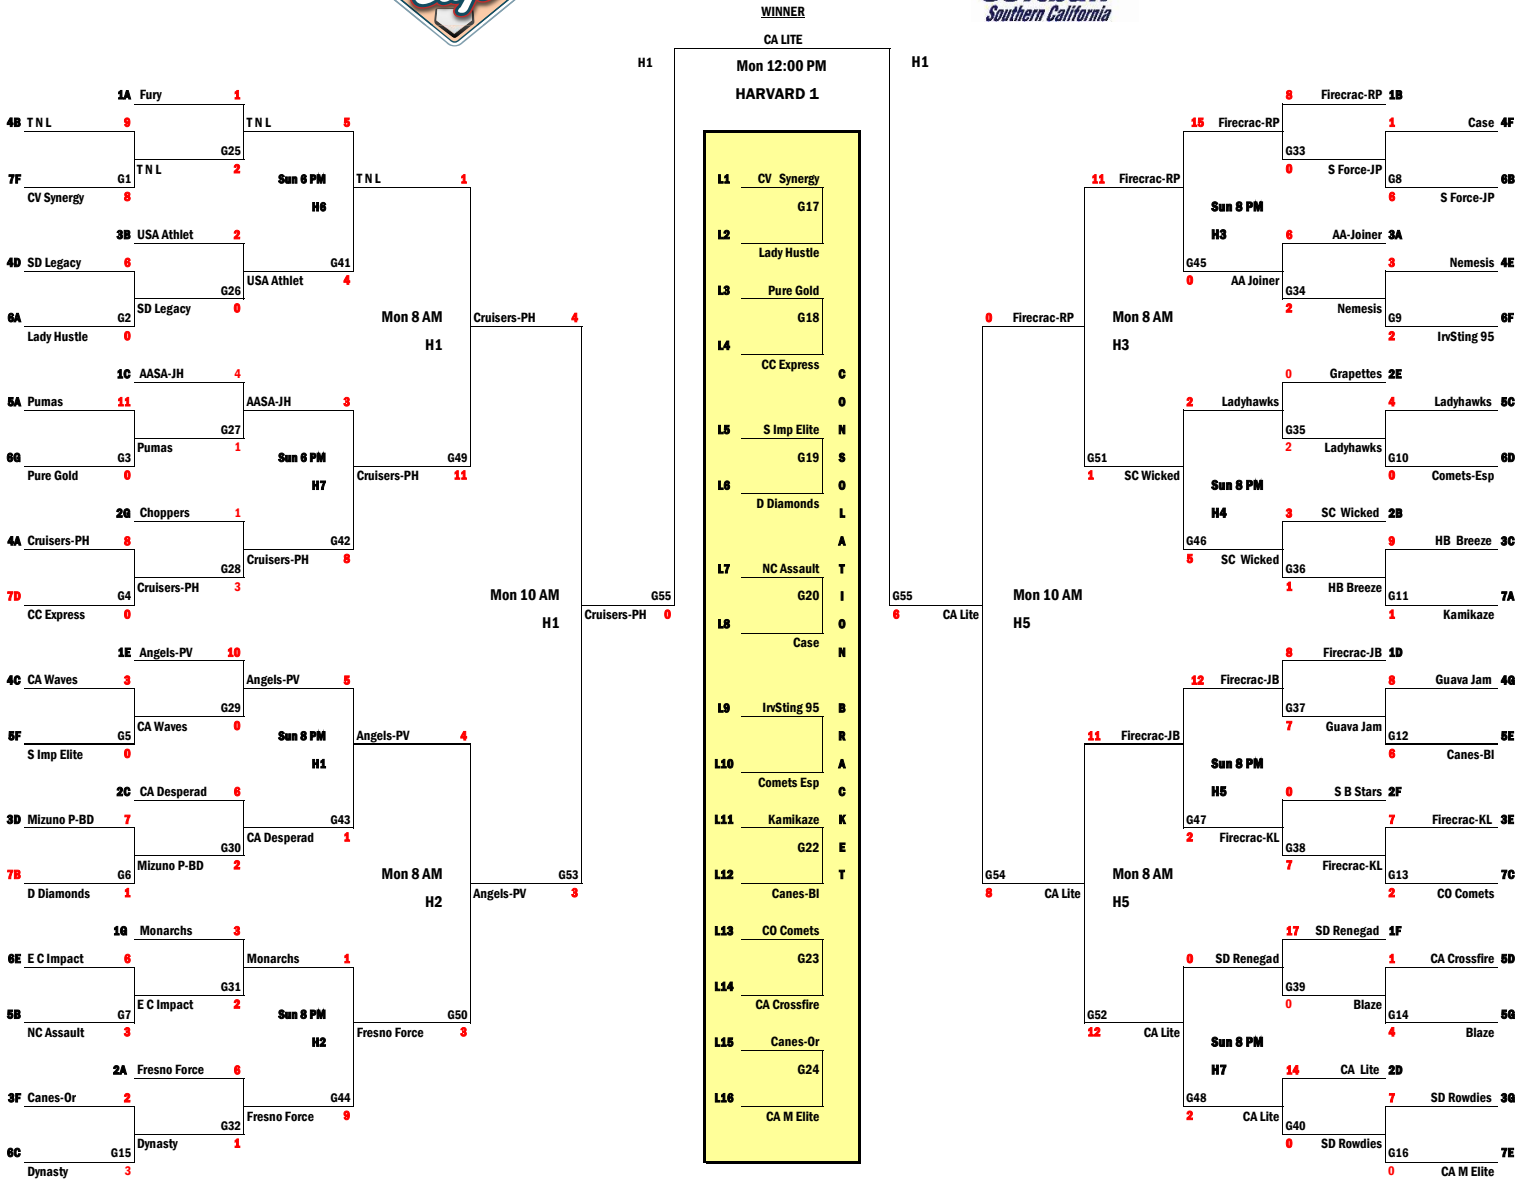

2011 CHAMPIONS CUP (16U)

Championship Bracket

7/11/2011 rev1

- Game 1 Sun 8:00 AM Harvard 1
- Game 2 Sun 8:00 AM Harvard 2
- Game 3 Sun 8:00 AM Harvard 3
- Game 4 Sun 8:00 AM Harvard 4
- Game 5 Sun 8:00 AM Harvard 5
- Game 6 Sun 8:00 AM Harvard 6
- Game 7 Sun 8:00 AM Harvard 7
- Game 8 Sun 10:00 AM Harvard 1
- Game 9 Sun 10:00 AM Harvard 2
- Game 10 Sun 10:00 AM Harvard 3
- Game 11 Sun 10:00 AM Harvard 4
- Game 12 Sun 10:00 AM Harvard 5
- Game 13 Sun 10:00 AM Harvard 6
- Game 14 Sun 10:00 AM Harvard 7

- Game 15 Sun 12:00 PM Harvard 1
- Game 16 Sun 12:00 PM Harvard 2
- Game 17 Sun 12:00 PM Harvard 3
- Game 18 Sun 12:00 PM Harvard 4
- Game 19 Sun 12:00 PM Harvard 5
- Game 20 Sun 12:00 PM Harvard 6
- Game 21 Sun 12:00 PM Harvard 7
- Game 22 Sun 2:00 PM Harvard 1
- Game 23 Sun 2:00 PM Harvard 2
- Game 24 Sun 2:00 PM Harvard 3
- Game 25 Sun 2:00 PM Harvard 4
- Game 26 Sun 2:00 PM Harvard 5
- Game 27 Sun 2:00 PM Harvard 6
- Game 28 Sun 2:00 PM Harvard 7

- Game 29 Sun 4:00 PM Harvard 1
- Game 30 Sun 4:00 PM Harvard 2
- Game 31 Sun 4:00 PM Harvard 3
- Game 32 Sun 4:00 PM Harvard 4
- Game 33 Sun 4:00 PM Harvard 5
- Game 34 Sun 4:00 PM Harvard 6
- Game 35 Sun 4:00 PM Harvard 7
- Game 36 Sun 6:00 PM Harvard 1
- Game 37 Sun 6:00 PM Harvard 2
- Game 38 Sun 6:00 PM Harvard 3
- Game 39 Sun 6:00 PM Harvard 4
- Game 40 Sun 6:00 PM Harvard 5
- Game 41 Sun 6:00 PM Harvard 6
- Game 42 Sun 6:00 PM Harvard 7